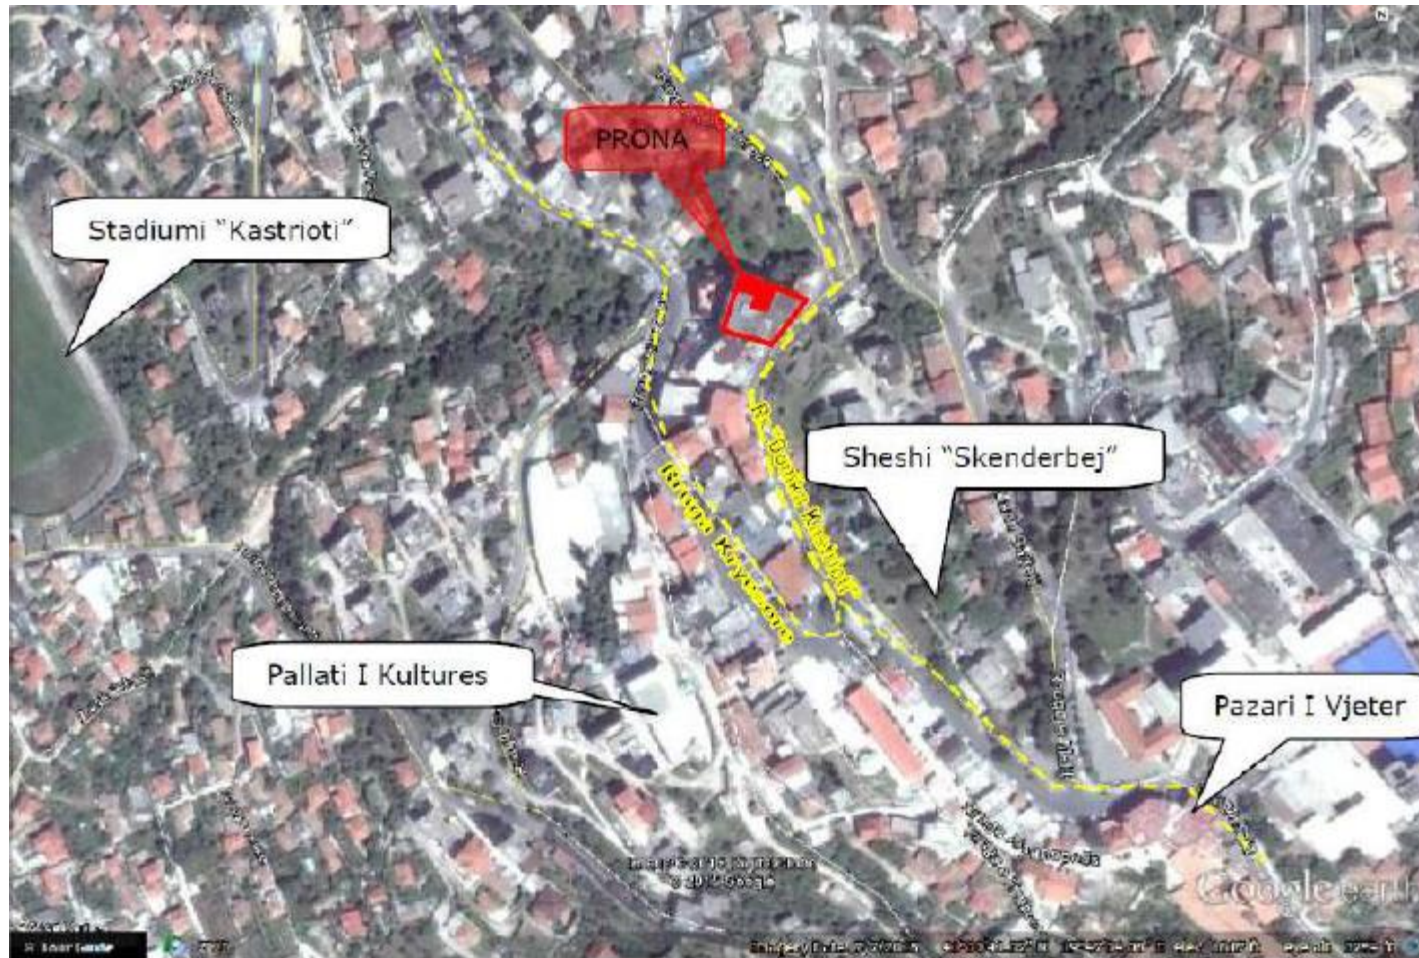

# ID 203 – APARTMENT ME SIP 139 M<sup>2</sup>, KRUJE