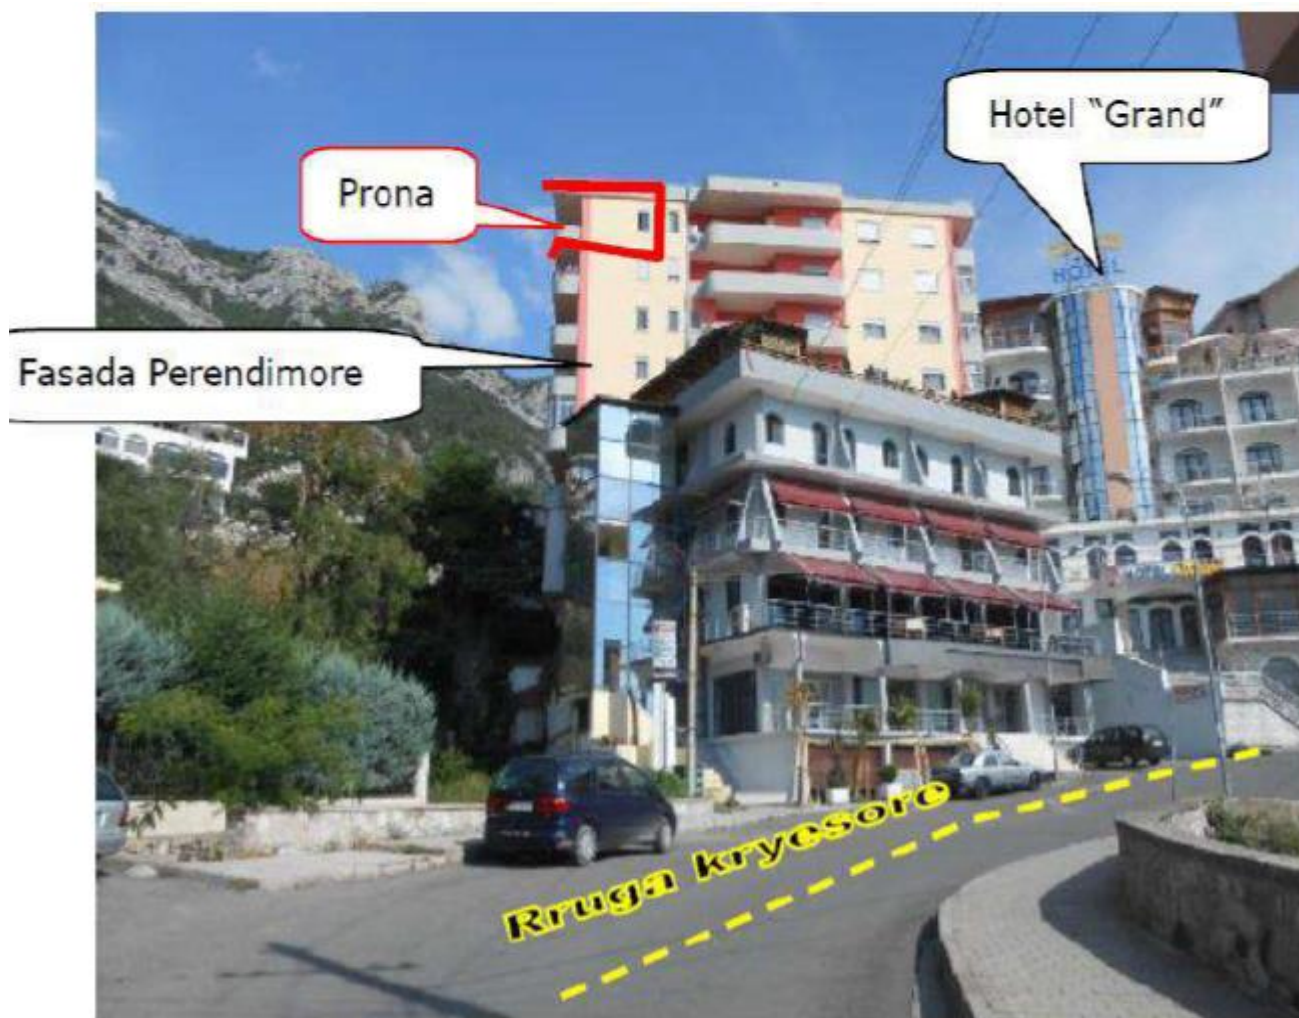

ID 203 – APARTMENT ME SIP 139 M², KRUJE